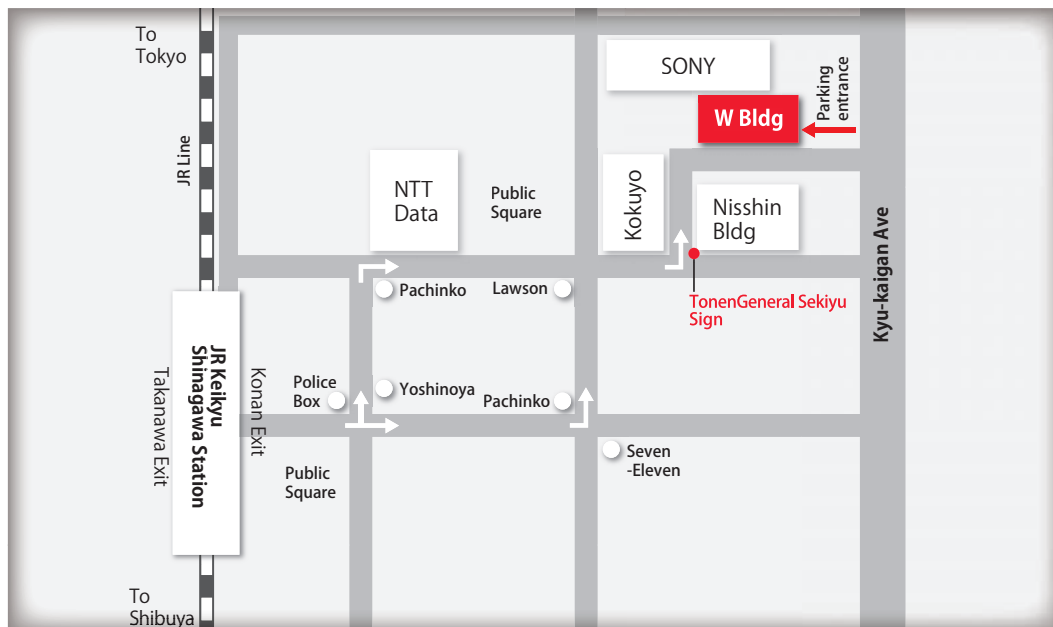

TonenGeneral Sekiyu Head Office: Access Information

TonenGeneral Sekiyu Head Office

Address:

W Building, 1-8-15 Kohnan, Minato-Ku, Tokyo 108-8005

Phone:

+81-3-5495-6000

Access Information:

About a 5-minute walk from the Konan-guchi exit, Shinagawa Station

The W Building is about a 5-minute walk from the Konan-guchi exit, Shinagawa Station.

The entrance hall (atrium) of the W Building can be seen from the main gate.

To get to the office, use the elevators (Nos. 7-12) on the west side at the end of the hall.

When you arrive at the office, **please visit the information desk on the 18th floor.**

TonenGeneral